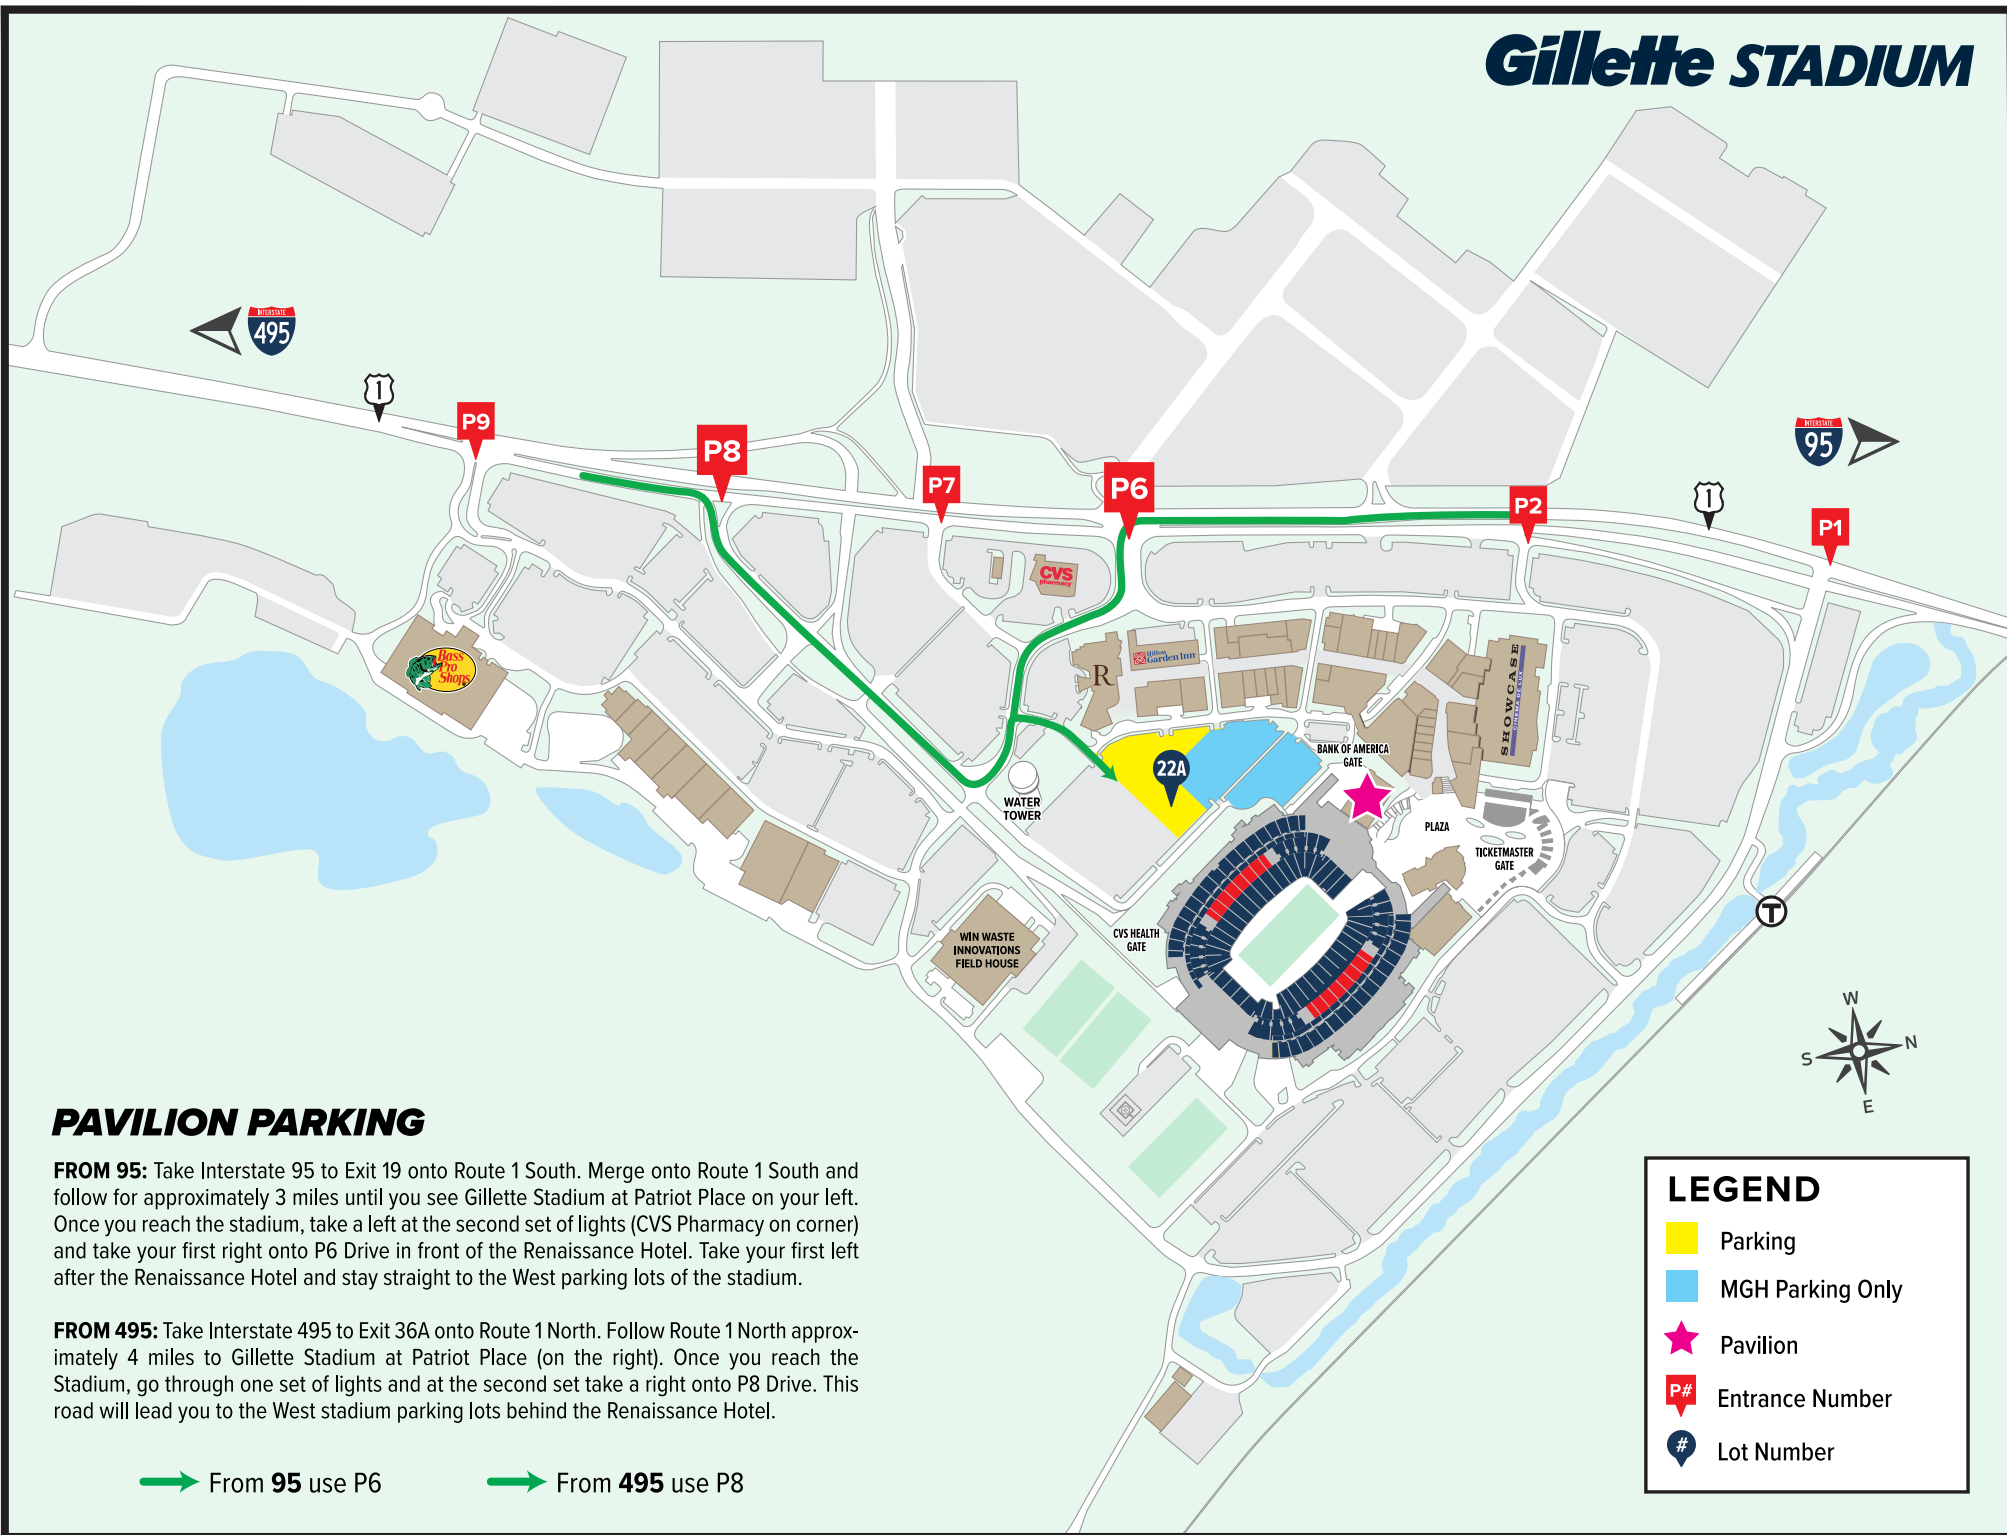

Gillette STADIUM

PAVILION PARKING

FROM 95: Take Interstate 95 to Exit 19 onto Route 1 South. Merge onto Route 1 South and follow for approximately 3 miles until you see Gillette Stadium at Patriot Place on your left. Once you reach the stadium, take a left at the second set of lights (CVS Pharmacy on corner) and take your first right onto P6 Drive in front of the Renaissance Hotel. Take your first left after the Renaissance Hotel and stay straight to the West parking lots of the stadium.

FROM 495: Take Interstate 495 to Exit 36A onto Route 1 North. Follow Route 1 North approximately 4 miles to Gillette Stadium at Patriot Place (on the right). Once you reach the Stadium, go through one set of lights and at the second set take a right onto P8 Drive. This road will lead you to the West stadium parking lots behind the Renaissance Hotel.

→ From 95 use P6

→ From 495 use P8

LEGEND	
	Parking
	MGH Parking Only
	Pavilion
	Entrance Number
	Lot Number